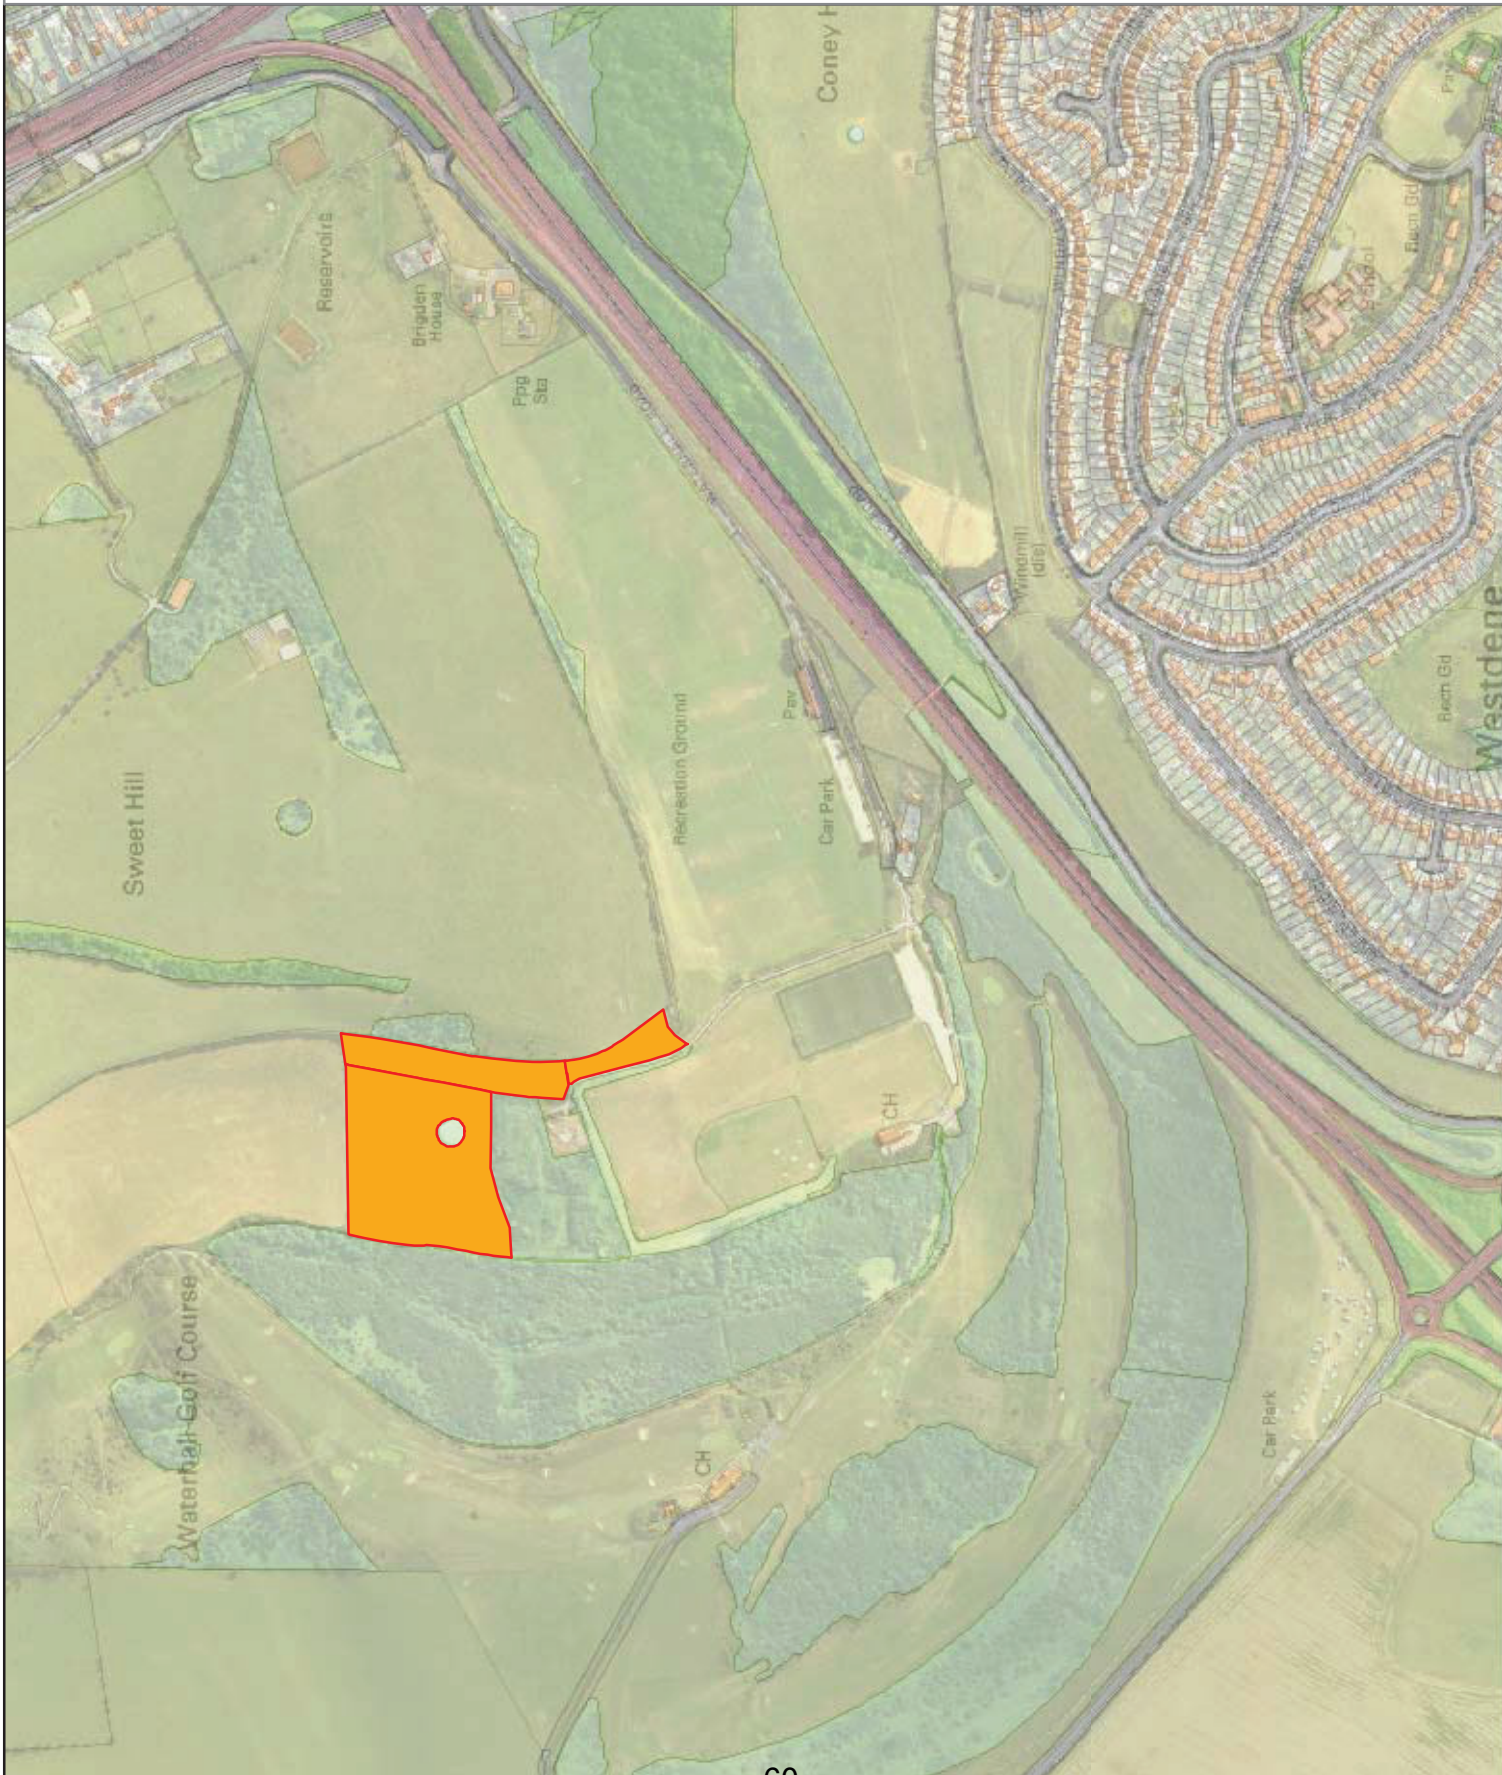

2009/2010 Grazing Plan

Scale: 1:6,000

(c) Crown Copyright. All rights reserved. Licence: 100020999, Brighton & Hove City Council. 2008. Cities Revealed(F) Group. 2008 and Crown Copyright (c) All rights reserved.

2009/2010 Grazing Plan

Scale: 1:5,000

(c) Crown Copyright. All rights reserved. Licence: 100020999, Brighton & Hove City Council, 2008. Cities Revealed(F) copyright by The GeoInformation(F) Group, 2008 and Crown Copyright (c) All rights reserved.

2009/10 Grazing Plan

Scale: 1:11,000

(c) Crown Copyright. All rights reserved. Licence: 100020999, Brighton & Hove City Council, 2008. Cities Revealed(R) Group, 2008 and Crown Copyright (c) All rights reserved.

2009/10 Grazing Plan

Scale: 1:7,500

(c) Crown Copyright. All rights reserved. Licence: 100020999, Brighton & Hove City Council, 2008. Cities Revealed(R) copyright by The GeoInformation(R) Group, 2008 and Crown Copyright (c) All rights reserved.